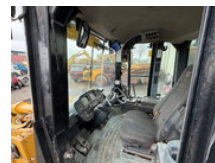

Caterpillar 950H Wheel Loader CE Low Hours 2010 Airco Good Condition

Allgemeine Merkmale

Preis	€ 43.800
Marke	Caterpillar
Unterkategorie	Radlader
Baujahr	2010
Zustand	Gebraucht
Allgemeinzustand	Gut
Kraftstoff	Diesel
Referenz	2689
CE markierung	Ja

Eigenschaften

Leergewicht 18.500kg