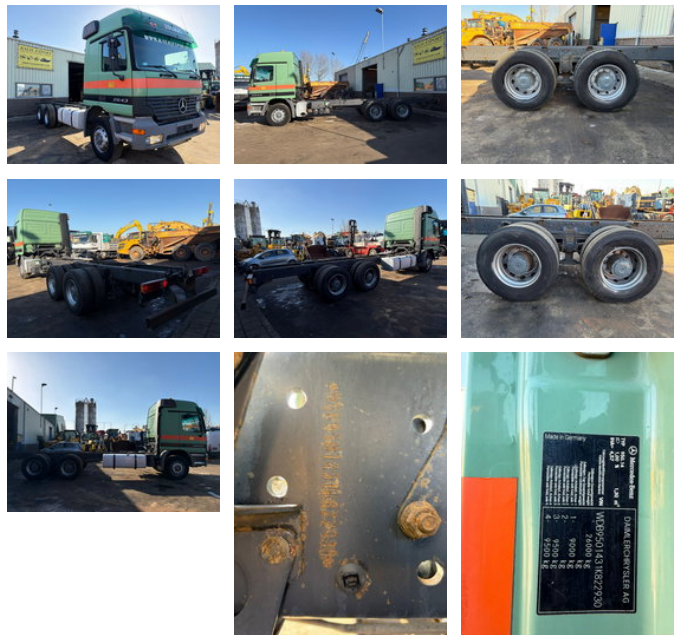

# Mercedes-Benz Actros 2643 Chassis 6x4 Full Steel V6 EPS Gearbox with Clutch Big Axle Airco Good Condition

## Allgemeine Merkmale

Preis	€ 28.450
Marke	Mercedes-Benz
Model	Actros 2643
Unterkategorie	Fahrgestell LKW
Kilometerstand	285.236km
Baujahr	2003
Datum der Erstzulassung	26-03-2003
Zustand	Gebraucht
Allgemeinzustand	Gut
Kraftstoff	Diesel
Referenz	2693

## Beschreibung

Mercedes-Benz 2643 Actros Chassis V6 Engine 400HP 6x4 Full Steel Suspension EPS Gearbox with Clutch 10 Tyre's Big Axle's Power Steering Very Strong Truck We can ship this truck to all destinations FOR MORE INFO: [WWW.KALILEXPORT.COM](http://WWW.KALILEXPORT.COM) Sales: 00 31 6 82 06 26 95