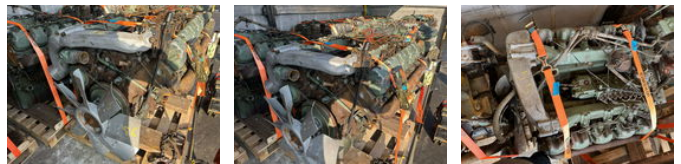

Mercedes-Benz OM423 V10 Truck Engine For 2636 Good Condition NR56

Allgemeine Merkmale

Marke	Mercedes-Benz
Unterkategorie	Motor
Baujahr	1990
Zustand	Gebraucht
Allgemeinzustand	Gut
Referenz	NR56

KALIL EXPORT
CARS, TRUCKS, MACHINERY & SHIPPING

WWW.KALILEXPORT.COM

Mercedes-Benz OM423 V10 Truck Engine For 2636 Good Condition NR56

Beschreibung

Mercedes-Benz V10 Engine OM423 Complete with starter and pump Running Video Available TRUCK ENGINE FOR MORE INFO:
WWW.KALILEXPORT.COM