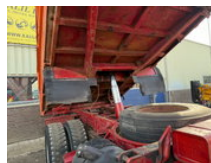

# Mercedes-Benz SK 1928 V8 Kipper Manual Gearbox ZF V8 Full Steel Suspension Big Axle Good Condition

## Allgemeine Merkmale

Preis	€ 17.950
Marke	Mercedes-Benz
Model	SK 1928 V8
Unterkategorie	Kipper
Baujahr	1984
Datum der Erstzulassung	08-08-1984
Zustand	Gebraucht
Allgemeinzustand	Gut
Kraftstoff	Diesel
Referenz	2710

## Beschreibung

Mercedes-Benz 1928 Kipper Manuel Gearbox ZF 6 Tyre's Full Steel Suspension Big Axles Very clean and strong truck We can ship this truck to all destinations FOR MORE INFO: [WWW.KALILEXPORT.COM](http://WWW.KALILEXPORT.COM) Sales: 00 31 6 82 06 26 95