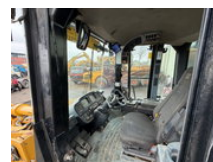

Caterpillar 950H Wheel Loader CE Low Hours 2010 Airco Good Condition

General features

Price	€ 43.800
Brand	Caterpillar
Subcategory	Wheel loader
Construction year	2010
Condition	Used
General condition	Good
Fuel	Diesel
Reference	2689
CE marking	Yes

Characteristics

Empty weight 18.500kg

Caterpillar 950H Wheel Loader CE Low Hours 2010 Airco Good Condition

Technical specifications

Drive

wheels

Description

Caterpillar 950H Wheel Loader 4x4 Year: 2006 Weight: 18.500KG Work Lights CE Made in Belgium Airco Good Tyre's Machine is in good working condition We can ship this loader to all destinations Feel free to ask for Video and all pictures by whatsapp/email. MORE INFO: WWW.KALILEXPORT.COM Email: pierre@kalilexport.com Tel: 0031634866387 (Whatsapp)