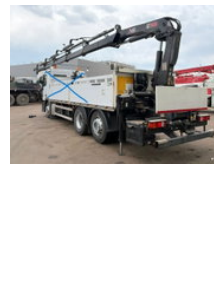

Hiab 4x Extendable boom - 2x outriggers - Remote Joystick - CE - Top Condition 166 E-4 Hiduo

General characteristics

Price	€ 18.950
Brand	Hiab
Subcategory	Loader crane
Year of construction	2011
Condition	Used
General state	Very good
Reference	2890CR

Hiab 4x Extendable boom - 2x outriggers - Remote Joystick - CE - Top Condition 166 E-4 Hiduo

Description

HIAB 166 E-4 Crane Remote Control 2x Outriggers 4x Extendable Boom Year: 2011 Lift Capacity: 6.200KG Truck Crane PRICE FOR CRANE ONLY FOR MORE INFO: WWW.KALILEXPORT.COM Sales Department: 00 31 6 82 06 26 95