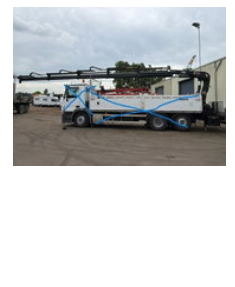

Hiab 4x Extendable boom - 2x outriggers - Remote Joystick - CE - Top Condition 166 E-4 Hiduo

General characteristics

Price	€ 18.950
Brand	Hiab
Subcategory	Loader crane
Year of construction	2011
Condition	Used
General state	Very good
Reference	2890CR

Hiab 4x Extendable boom - 2x outriggers - Remote Joystick - CE - Top Condition 166 E-4 Hiduo

Description

HIAB 166 E-4 Crane Remote Control 2x Outriggers 4x Extendable Boom Year: 2011 Lift Capacity: 6.200KG Truck Crane PRICE FOR CRANE ONLY FOR MORE INFO: WWW.KALILEXPORT.COM Sales Department: 00 31 6 82 06 26 95