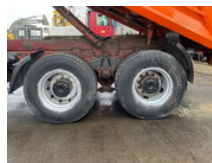

Iveco 340-34 Kipper 8x4 Big Axle's Full Spring Suspension V8 Manuel Gearbox ZF Top Condition

General features

Price	€ 14.950
Brand	Iveco
Subcategory	Tipper
Odometer reading	375.325km
Construction year	1993
Date of first registration	01-04-1993
Condition	Used
General condition	Good
Fuel	Diesel
Reference	2532

Characteristics

Cabin No

Iveco 340-34 Kipper 8x4 Big Axle's Full Spring Suspension V8 Manuel Gearbox ZF Top Condition

Technical specifications

Number of axes	4
Axis configuration	8x4
Transmission	Manual
Engine output	340hp

Description

Iveco 340-34 Kipper Manuel Gearbox ZF Full Steel Suspension Big Axle's 8x4 Power Steering 12 Tyre's Big Steel Kipper V8 Engine Very clean and strong truck We can ship this truck to all destinations FOR MORE INFO: WWW.KALILEXPORT.COM Sales Department: 00 31 6 82 06 26 95