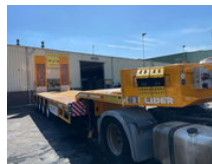

Lider LD07 Low Bed 4 Axle Full Spring 86 Ton Loading !Price Per Unit! New Unused

General features

Price	€ 43.900
Brand	Lider
Subcategory	Semi lowloader
Construction year	2025
Date of first registration	01-01-2025
Condition	Used
General condition	Very good
Reference	1906

Characteristics

GVW 86.000kg

Lider LD07 Low Bed 4 Axle Full Spring 86 Ton Loading !Price Per Unit! New Unused

Technical specifications

Number of axes

4

Description

Lider LD07 Brand New UNUSED Heavy Duty Low Loader Port Char 4 Axle Total Length 13 meter Bed Length 10 Meter Bed Width 3meter fix extendable 1 meter (50cm per side) Bed High 1 meter G.V.W. 86000 KG 3M Width FULL SPRING SUSPENSION 16 Tyre's Hydraulic Ramps with own pump ! R22.5 Tyre's New Trailer FOR MORE INFO: WWW.KALILEXPORT.COM