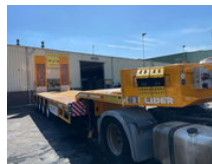

Lider LD07 Low Bed 4 Axle Full Spring 86 Ton Loading !Price Per Unit! New Unused

General characteristics

Price	€ 43.900
Brand	Lider
Subcategory	Semi lowloader
Year of construction	2025
Date of first registration	01-01-2025
Condition	Used
General state	Very good
Reference	1906

Properties

GVW 86.000kg

Lider LD07 Low Bed 4 Axle Full Spring 86 Ton Loading !Price Per Unit! New Unused

Technical specifications

Number of axes

4

Description

Lider LD07 Brand New UNUSED Heavy Duty Low Loader Port Char 4 Axle Total Length 13 meter Bed Length 10 Meter Bed Width 3meter fix extendable 1 meter (50cm per side) Bed High 1 meter G.V.W. 86000 KG 3M Width FULL SPRING SUSPENSION 16 Tyre's Hydraulic Ramps with own pump ! R22.5 Tyre's New Trailer FOR MORE INFO: WWW.KALILEXPORT.COM