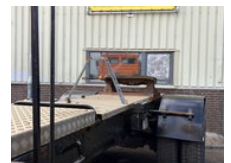

MAN 19.372 Tractor Kipper 4x4 Big Axle Full Steel Suspension Good Condition

General features

Price	€ 14.900
Brand	MAN
Model	19.372
Subcategory	Cab over engine
Odometer reading	223.690km
Construction year	1992
Date of first registration	22-11-1992
Color	Orange
Condition	Used
General condition	Good
Fuel	Diesel
Reference	2702

MAN 19.372 Tractor Kipper 4x4 Big Axle Full Steel Suspension Good Condition

Technical specifications

Number of axes	2
Axis configuration	4x4
Transmission	Manual
Engine output	372hp

Description

MAN 19.372 Tractor 4x4 Big Axle Manuel Gearbox Full Steel Suspension Power Steering 6 Tyre's Very clean and strong truck We can ship this truck to all destinations FOR MORE INFO: WWW.KALILEXPORT.COM Sales: 00 31 6 82 06 26 95