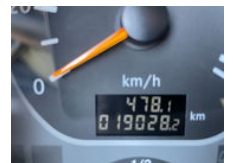

Mercedes-Benz Actros 2631 MP2 V6 Long Chassis 6x4 Manual Gearbox 19.000 KM Only Almost New

General features

Brand	Mercedes-Benz
Model	Actros 2631
Subcategory	Chassis cab
Odometer reading	19.028km
Construction year	2006
Date of first registration	30-08-2006
Condition	Used
General condition	Good
Fuel	Diesel
Reference	1847

Mercedes-Benz Actros 2631 MP2 V6 Long Chassis 6x4 Manual Gearbox 19.000 KM Only Almost New

Technical specifications

Number of axes	3
Axis configuration	6x4
Transmission	Manual

Description

Mercedes-Benz 2631 Actros MP2 Only 19.000 km like new! Ex Container Scanner ! Manual Gearbox V6 Long Chassis Full Spring Suspension 10 Tyre's Airconditioning year 2006 Truck is like new We can ship this truck to all destinations FOR MORE INFO: WWW.KALILEXPORT.COM