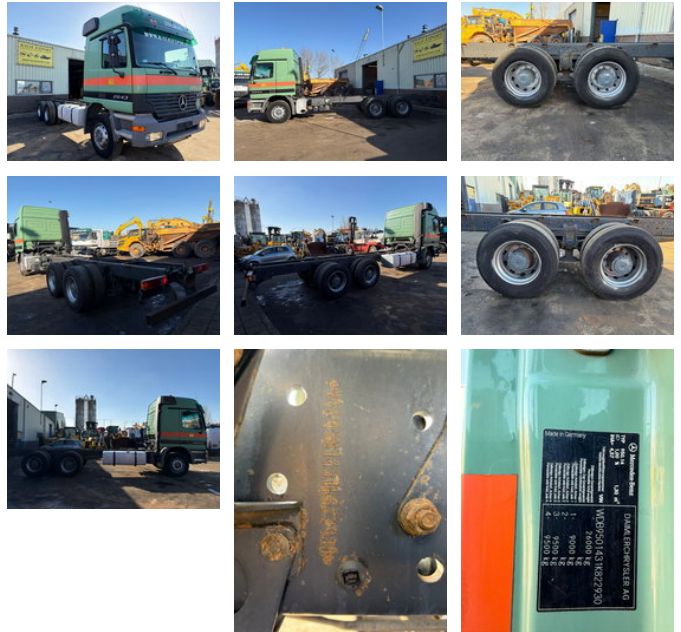

# Mercedes-Benz Actros 2643 Chassis 6x4 Full Steel V6 EPS Gearbox with Clutch Big Axle Airco Good Condition

## General features

Price	€ 28.450
Brand	Mercedes-Benz
Model	Actros 2643
Subcategory	Chassis cab
Odometer reading	285.236km
Construction year	2003
Date of first registration	26-03-2003
Condition	Used
General condition	Good
Fuel	Diesel
Reference	2693

## Description

Mercedes-Benz 2643 Actros Chassis V6 Engine 400HP 6x4 Full Steel Suspension EPS Gearbox with Clutch 10 Tyre's Big Axle's Power Steering Very Strong Truck We can ship this truck to all destinations FOR MORE INFO: [WWW.KALILEXPORT.COM](http://WWW.KALILEXPORT.COM) Sales: 00 31 6 82 06 26 95