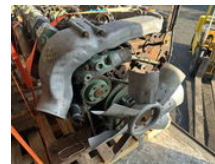

# Mercedes-Benz OM423 V10 Truck Engine For 2636 Good Condition NR55

## General features

Brand	Mercedes-Benz
Subcategory	Motor
Construction year	1990
Condition	Used
General condition	Good
Reference	NR55

## Description

Mercedes-Benz V10 Engine OM423 Complete with starter and pump Running Video Available TRUCK ENGINE FOR MORE INFO:  
[WWW.KALILEXPORT.COM](http://WWW.KALILEXPORT.COM)