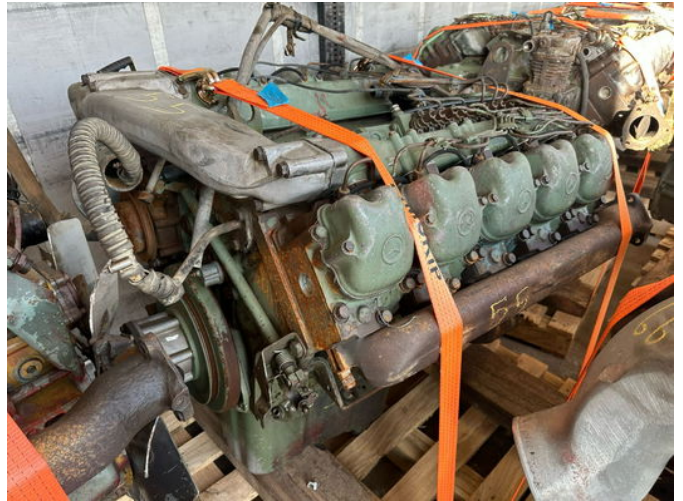

# Mercedes-Benz OM423 V10 Truck Engine For 2636 Good Condition NR55

## General features

Brand	Mercedes-Benz
Subcategory	Motor
Construction year	1990
Condition	Used
General condition	Good
Reference	NR55

## Description

Mercedes-Benz V10 Engine OM423 Complete with starter and pump Running Video Available TRUCK ENGINE FOR MORE INFO:  
[WWW.KALILEXPORT.COM](http://WWW.KALILEXPORT.COM)