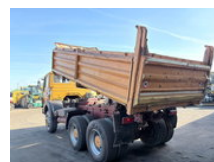

Mercedes-Benz SK 2636 Kipper 6x4 Full Steel Suspension Manual Gearbox ZF Big Axle Good Condition

General features

Price	€ 18.950
Brand	Mercedes-Benz
Model	SK
Subcategory	Tipper
Odometer reading	263.160km
Construction year	1985
Date of first registration	27-12-1985
Condition	Used
General condition	Good
Fuel	Diesel
Reference	2762