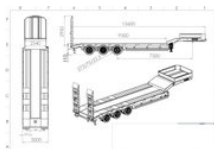

Properties

GVW 60.000kg

Onder Low Bed 3 Axle Full Spring 60 Ton Loading ! New Unused

Technical specifications

Number of axes

4

Description

Lider LD07 Brand New UNUSED Heavy Duty Low Loader Port Char 4 Axle Total Length 13 meter Bed Length 10 Meter Bed Width 3meter fix extendable 1 meter (50cm per side) Bed High 1 meter G.V.W. 86000 KG 3M Width FULL SPRING SUSPENSION 16 Tyre's Hydraulic Ramps with own pump ! R22.5 Tyre's New Trailer FOR MORE INFO: WWW.KALILEXPORT.COM