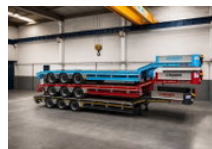

Onder Low Bed 3 Axle Full Spring 60 Ton Loading ! New Unused

General characteristics

Price	€ 35.900
Brand	Onder
Subcategory	Semi lowloader
Year of construction	2026
Date of first registration	01-01-2026
Condition	Used
General state	Very good
Reference	Lowbed 3

Properties

GVW 60.000kg

Onder Low Bed 3 Axle Full Spring 60 Ton Loading ! New Unused

Technical specifications

Number of axes

4

Description

Lider LD07 Brand New UNUSED Heavy Duty Low Loader Port Char 4 Axle Total Length 13 meter Bed Length 10 Meter Bed Width 3meter fix extendable 1 meter (50cm per side) Bed High 1 meter G.V.W. 86000 KG 3M Width FULL SPRING SUSPENSION 16 Tyre's Hydraulic Ramps with own pump ! R22.5 Tyre's New Trailer FOR MORE INFO: WWW.KALILEXPORT.COM