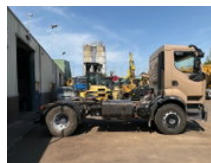

Renault Premium 385 Tractor - 6 Cilinder Engine - Manual Gearbox - Airco - Good Condition

General characteristics

Price	€ 9.950
Brand	Renault
Model	Premium 385
Subcategory	Cab over engine
Meter reading	284.882km
Year of construction	1998
Date of first registration	08-01-1998
Condition	Used
General state	Good
Fuel	Diesel
Reference	2882

Properties

Cabin

Nee

Renault Premium 385 Tractor - 6 Cilinder Engine - Manual Gearbox - Airco - Good Condition

Technical specifications

Number of axes	2
Axis configuration	4x4
Transmission	Manual transmission
Assets	385hp