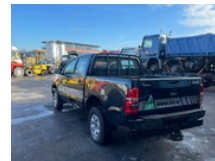

Toyota HiLux D-4D 4X4 DOUBLE CAB Airco Good Condition

General features

Price	€ 11.950
Brand	Toyota
Model	HiLux
Subcategory	Pickup passenger
Odometer reading	122.319km
Construction year	2010
Date of first registration	24-03-2014
Condition	Used
General condition	Good
Fuel	Diesel
Emission class	Euro 4
Reference	2263

Characteristics

Empty weight	1.760kg
Length	0cm
Width	177cm
Door count	4
Cylinder contents	2.494cc

Toyota HiLux D-4D 4X4 DOUBLE CAB Airco Good Condition

Technical specifications

Transmission	Manual
--------------	--------

Engine output	88kw
---------------	------

Description

Toyota Hilux Diesel Engine 4x4 (4WD With Low/High Gear) Manuel Gearbox Airconditioning Double Cabin 4 doors Very clean and strong car We can ship this car to all destinations FOR MORE INFO: WWW.KALILEXPORT.COM