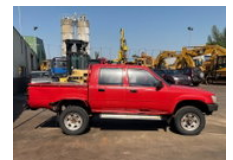

# Toyota HiLux Pick-Up Truck - 4x4 - Manual Gearbox - Diesel 6 Cilinder - Double Cab - Good Condition

## General characteristics

Price	€ 8.950
Brand	Toyota
Model	HiLux
Subcategory	Pickup passenger
Meter reading	260.509km
Year of construction	1995
Date of first registration	23-06-1995
Colour	Red
Condition	Used
General state	Good
Fuel	Diesel
Reference	2875