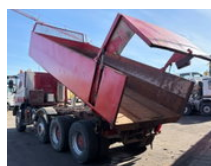

Iveco Eurotrakker 340 -E44H Kipper 8x4 Full Steel Suspension Manual Gearbox Big Axle Good Condition

Caractéristiques générales

Prix	€ 17.900
Marque	Iveco
Modèle	Eurotrakker 340
Sous-catégorie	Benne basculante
relevé de compteur	342.312km
Année de construction	2001
Date de première inscription	09-04-2001
Condition	Utilisé
État général	Bien
Référence	2766

Propriétés

Cabine

Née