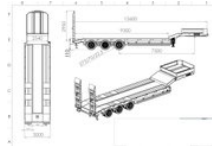

Onder Low Bed 3 Axle Full Spring 60 Ton Loading ! New Unused

Caractéristiques générales

Prix	€ 35.900
Marque	Onder
Sous-catégorie	Semi-surbaissée
Année de construction	2026
Date de première inscription	01-01-2026
Condition	Utilisé
État général	Très bien
Référence	Lowbed 3

Propriétés

Poids total autorisé en charge (PTAC)

60.000kg