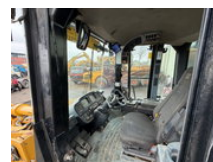

Caterpillar 950H Wheel Loader CE Low Hours 2010 Airco Good Condition

Algemene kenmerken

Prijs	€ 43.800
Merk	Caterpillar
Subcategorie	Wiellader
Bouwjaar	2010
Conditie	Gebruikt
Algemene staat	Goed
Brandstof	Diesel
Referentie	2689
CE markering	Ja

Eigenschappen

Ledig gewicht 18.500kg