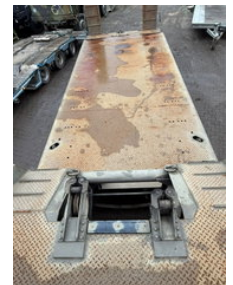

Empl TLÜ/S 30L Lowbed 3 Axle Full Steel Spring Suspension 12 Tyre Good Condition

Algemene kenmerken

Prijs	€ 18.950
Merk	Empl
Subcategorie	Dieplader
Bouwjaar	1997
Datum eerste registratie	30-12-1997
Conditie	Gebruikt
Algemene staat	Goed
Referentie	EMPL

Empl TLÜ/S 30L Lowbed 3 Axle Full Steel Spring Suspension 12 Tyre Good Condition

Technische specificaties

Aantal assen

3

Omschrijving

EMPL TLÜ/S 30L Lowbed 3 Axle FULL SPRING SUSPENSION 12 Tyre's 275 WIDE Very clean and strong trailer FOR MORE INFO: WWW.KALILEXPORT.COM Sales Department : 00 31 6 82 06 26 95

Accessoires

- Full Steel Suspension
- Full Spring Suspension