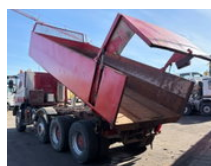

Iveco Eurotrakker 340 -E44H Kipper 8x4 Full Steel Suspension Manual Gearbox Big Axle Good Condition

Algemene kenmerken

Prijs	€ 17.900
Merk	Iveco
Model	Eurotrakker 340
Subcategorie	Kipper
Tellerstand	342.312km
Bouwjaar	2001
Datum eerste registratie	09-04-2001
Conditie	Gebruikt
Algemene staat	Goed
Referentie	2766

Eigenschappen

Cabine

Nee

Iveco Eurotrakker 340 -E44H Kipper 8x4 Full Steel Suspension Manual Gearbox Big Axle Good Condition

Technische specificaties

Aantal assen	4
Asconfiguratie	8x4
Transmissie	Handgeschakeld
Vermogen	439hp

Omschrijving

Iveco Eurotrakker 340-E44H Kipper Manuel Gearbox 8x4 Big Axle's 6 Cilinder 12 Tyre's Big Steel Kipper/Dumper Power Steering Full Steel Suspension Very clean and strong truck We can ship this truck to all destinations FOR MORE INFO: WWW.KALILEXPORT.COM Sales: 00 31 6 82 06 26 95

Accessoires

- ESP
- Gesloten cabine
- Passagiersstoel
- Big Steel Kipper
- Bladvering
- Paraboolvering
- PTO
- 8x4
- 6 Cilinder Line Engine
- 12 Tyre's
- Big Axle's
- Manuel Gearbox
- We can ship this truck to all destinations
- For more info: www.kalilexport.com
- Full Steel Suspension
- Kipper
- Big Axle