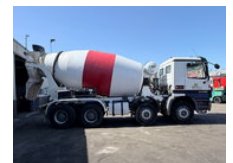

Mercedes-Benz Actros 4140 Concrete Mixer 8x4 EPS Gearbox 3 Pedals Full Steel Suspension Big Axle Airco Good Condition

Algemene kenmerken

Prijs	€ 29.900
Merk	Mercedes-Benz
Model	Actros 4140
Subcategorie	Betonmixer
Tellerstand	573.989km
Bouwjaar	2002
Datum eerste registratie	28-05-2002
Kleur	Wit
Conditie	Gebruikt
Referentie	2727

Eigenschappen

Cabine

Nee

Mercedes-Benz Actros 4140 Concrete Mixer 8x4 EPS Gearbox 3 Pedals Full Steel Suspension Big Axle Airco Good Condition

Technische specificaties

Aantal assen	4
Asconfiguratie	8x4
Transmissie	Halfautomaat
Vermogen	400hp

Omschrijving

Mercedes-Benz Actros 4140 Concrete Mixer 8x4 Full Steel Suspension 12 Tyre's Full Steel Suspension EPS Gearbox 3 Pedals Airconditioning Very clean and strong truck We can ship this truck to all destinations FOR MORE INFO: WWW.KALILEXPORT.COM Sales : 00 31 6 82 06 26 95

Accessoires

- Airbags
- ASR (Anti-Slip Regulation/Traction Control)
- Cabine
- Centraal smeersysteem
- Centrale vergrendeling
- ESP
- Passagiersstoel
- Verlichting achter
- Verlichting voor
- Manuel Gearbox (EPS)
- We have many more mercedes-benz kippers in stock: WWW.KALILEXPORT.COM
- V6 Engine
- Airconditioning
- Bladvering
- Centrale deurvergrendeling
- Elektrisch bedienbare ramen
- Paraboolvering
- PTO
- 8x4
- 12 Tyre's
- Big Axle's
- Steel Suspension
- Very Clean and Strong Truck
- We can ship this truck to all destinations
- For more info: www.kalilexport.com
- Full Steel Suspension
- Big Axle