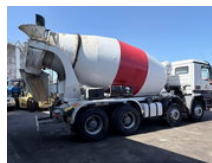

Mercedes-Benz Actros 4140 Concrete Mixer 8x4 EPS Gearbox 3 Pedals Full Steel Suspension Big Axle Airco Good Condition

Algemene kenmerken

Prijs	€ 29.900
Merk	Mercedes-Benz
Model	Actros 4140
Subcategorie	Betonmixer
Tellerstand	573.989km
Bouwjaar	2002
Datum eerste registratie	28-05-2002
Kleur	Wit
Conditie	Gebruikt
Referentie	2727

Eigenschappen

Cabine

Nee

Mercedes-Benz Actros 4140 Concrete Mixer 8x4 EPS Gearbox 3 Pedals Full Steel Suspension Big Axle Airco Good Condition

Technische specificaties

Aantal assen	4
Asconfiguratie	8x4
Transmissie	Halfautomaat
Vermogen	400hp

Omschrijving

Mercedes-Benz Actros 4140 Concrete Mixer 8x4 Full Steel Suspension 12 Tyre's Full Steel Suspension EPS Gearbox 3 Pedals Airconditioning Very clean and strong truck We can ship this truck to all destinations FOR MORE INFO: WWW.KALILEXPORT.COM Sales : 00 31 6 82 06 26 95

Accessoires

- Airbags
- ASR (Anti-Slip Regulation/Traction Control)
- Cabine
- Centraal smeersysteem
- Centrale vergrendeling
- ESP
- Passagiersstoel
- Verlichting achter
- Verlichting voor
- Manuel Gearbox (EPS)
- We have many more mercedes-benz kippers in stock: WWW.KALILEXPORT.COM
- V6 Engine
- Airconditioning
- Bladvering
- Centrale deurvergrendeling
- Elektrisch bedienbare ramen
- Paraboolvering
- PTO
- 8x4
- 12 Tyre's
- Big Axle's
- Steel Suspension
- Very Clean and Strong Truck
- We can ship this truck to all destinations
- For more info: www.kalilexport.com
- Full Steel Suspension
- Big Axle