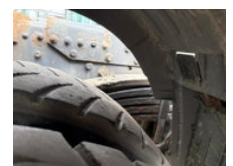

Mercedes-Benz Actros 4160 V8 Heavy Duty Tractor - Manual Gearbox - 8x4 - Big Axles - V8 - Full Steel Suspension - Sleeping Cabine - WSK 250 TON - TOP CONDITION

Algemene kenmerken

Prijs	€ 45.950
Merk	Mercedes-Benz
Model	Actros 4160 V8
Subcategorie	Standaard trekker
Tellerstand	763.092km
Bouwjaar	2004
Datum eerste registratie	20-09-2004
Kleur	Zilver
Conditie	Gebruikt
Algemene staat	Erg goed
Brandstof	Diesel
Referentie	2866

Eigenschappen

Cabine

Crewcab

Mercedes-Benz Actros 4160 V8 Heavy Duty Tractor - Manual Gearbox - 8x4 - Big Axles - V8 - Full Steel Suspension - Sleeping Cabine - WSK 250 TON - TOP CONDITION

Technische specificaties

Aantal assen	4
Asconfiguratie	8x4
Transmissie	Handgeschakeld
Vermogen	600hp

Omschrijving

Mercedes-Benz Actros 4160 MP2 Heavy Duty Tractor Manual Gearbox 8x4 Big Axle's V8 Engine - 600 HP Full Steel Suspension Sleeping Cabine 12 Tyre's WSK 250 Ton Push/Pull Airco TOP CONDITION Very Clean And Strong Truck SALES: 00 31 6 82 06 26 95 FOR MORE INFO: WWW.KALILEXPORT.COM

- Manuel Gearbox
- Power Steering
- Sleeping Cabine
- Steel Suspension
- Very Clean and Strong Truck
- We can ship this truck to all destinations
- For more info: www.kallexport.com
- Full Steel Suspension