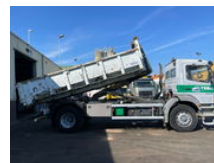

Mercedes-Benz Atego 1823 Kipper Full Spring Suspension Manual Gearbox Good Condition

Algemene kenmerken

Merk	Mercedes-Benz
Model	Atego 1823
Subcategorie	Kipper
Tellerstand	260.137km
Bouwjaar	2001
Datum eerste registratie	15-08-2001
Conditie	Gebruikt
Algemene staat	Goed
Brandstof	Diesel
Referentie	1856

Eigenschappen

Cabine Nee

Mercedes-Benz Atego 1823 Kipper Full Spring Suspension Manual Gearbox Good Condition

Technische specificaties

Aantal assen	2
Asconfiguratie	4x2
Transmissie	Handgeschakeld
Vermogen	230hp

Omschrijving

Mercedes-Benz 1823 Atego Kipper Manuel Gearbox Big Steel Kipper 6 Tyre's Full Steel Suspension Power Steering Very clean and strong truck We can ship this truck to all destinations FOR MORE INFO: WWW.KALILEXPORT.COM

Accessoires

- We have many more mercedes-benz kippers in stock: WWW.KALILEXPORT.COM
- Very Clean and Strong Truck
- We can ship this truck to all destinations
- For more info: www.kalilexport.com
- Full Steel Suspension
- Kipper