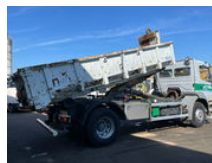

Mercedes-Benz Atego 1823 Kipper Full Spring Suspension Manual Gearbox Good Condition

Algemene kenmerken

Merk	Mercedes-Benz
Model	Atego 1823
Subcategorie	Kipper
Tellerstand	260.137km
Bouwjaar	2001
Datum eerste registratie	15-08-2001
Conditie	Gebruikt
Algemene staat	Goed
Brandstof	Diesel
Referentie	1856

Eigenschappen

Cabine Nee

Mercedes-Benz Atego 1823 Kipper Full Spring Suspension Manual Gearbox Good Condition

Technische specificaties

Aantal assen	2
Asconfiguratie	4x2
Transmissie	Handgeschakeld
Vermogen	230hp

Omschrijving

Mercedes-Benz 1823 Atego Kipper Manuel Gearbox Big Steel Kipper 6 Tyre's Full Steel Suspension Power Steering Very clean and strong truck We can ship this truck to all destinations FOR MORE INFO: WWW.KALILEXPORT.COM

Accessoires

- We have many more mercedes-benz kippers in stock: WWW.KALILEXPORT.COM
- Very Clean and Strong Truck
- We can ship this truck to all destinations
- For more info: www.kalilexport.com
- Full Steel Suspension
- Kipper