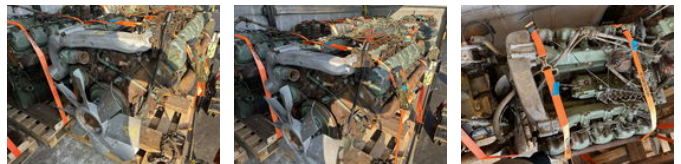

Mercedes-Benz OM423 V10 Truck Engine For 2636 Good Condition NR56

Algemene kenmerken

Merk	Mercedes-Benz
Subcategorie	Motor
Bouwjaar	1990
Conditie	Gebruikt
Algemene staat	Goed
Referentie	NR56

KALIL EXPORT
CARS, TRUCKS, MACHINERY & SHIPPING

WWW.KALILEXPORT.COM

Mercedes-Benz OM423 V10 Truck Engine For 2636 Good Condition NR56

Omschrijving

Mercedes-Benz V10 Engine OM423 Complete with starter and pump Running Video Available TRUCK ENGINE FOR MORE INFO:
WWW.KALILEXPORT.COM