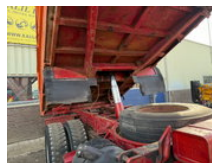

Mercedes-Benz SK 1928 V8 Kipper Manual Gearbox ZF V8 Full Steel Suspension Big Axle Good Condition

Algemene kenmerken

Prijs	€ 17.950
Merk	Mercedes-Benz
Model	SK 1928 V8
Subcategorie	Kipper
Bouwjaar	1984
Datum eerste registratie	08-08-1984
Conditie	Gebruikt
Algemene staat	Goed
Brandstof	Diesel
Referentie	2710

Eigenschappen

Cabine

Nee

Mercedes-Benz SK 1928 V8 Kipper Manual Gearbox ZF V8 Full Steel Suspension Big Axle Good Condition

Technische specificaties

Aantal assen	2
Asconfiguratie	4x2
Transmissie	Handgeschakeld

Omschrijving

Mercedes-Benz 1928 Kipper Manuel Gearbox ZF 6 Tyre's Full Steel Suspension Big Axles Very clean and strong truck We can ship this truck to all destinations FOR MORE INFO: WWW.KALILEXPORT.COM Sales: 00 31 6 82 06 26 95

Accessoires

- V8 Engine
- We have many more mercedes-benz kippers in stock: WWW.KALILEXPORT.COM
- Manuel Gearbox (ZF)
- Big Axle's
- Manuel Gearbox
- Very Clean and Strong Truck
- We can ship this truck to all destinations
- 6 Tyre's