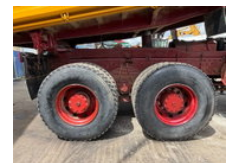

Mercedes-Benz SK 2628 Kipper + Crane 6x6 V8 Big Axle's Manual Gearbox Full Steel Suspension Top Condition

Algemene kenmerken

Prijs	€ 26.900
Merk	Mercedes-Benz
Model	SK 2628
Subcategorie	Kipper
Tellerstand	552.102km
Bouwjaar	1987
Datum eerste registratie	14-06-1987
Conditie	Gebruikt
Algemene staat	Goed
Brandstof	Diesel
Referentie	2847

Eigenschappen

Cabine

Nee

Mercedes-Benz SK 2628 Kipper + Crane 6x6 V8 Big Axle's Manual Gearbox Full Steel Suspension Top Condition

Technische specificaties

Aantal assen	3
Asconfiguratie	6x6
Transmissie	Handgeschakeld
Vermogen	280hp

Omschrijving

Mercedes-Benz 2628 Kipper Crane Manuel Gearbox V8 Engine 6x6 Full Steel Suspension 10 Tyre's Power Steering Big Axle's Big Steel Kipper Spare Tyre Very clean and strong truck We can ship this truck to all destinations Sales: 00 31 6 82 06 26 95 WE HAVE MANY MORE MERCEDES-BENZ KIPPERS IN STOCK: WWW.KALILEXPORT.COM

Accessoires

- Passagiersstoel
- 10 Tyre's
- V8 Engine
- We have many more mercedes-benz kippers in stock: WWW.KALILEXPORT.COM
- Crane
- Paraboolvering
- Big Axle's
- Manuel Gearbox
- Power Steering
- Steel Suspension
- Very Clean and Strong Truck
- We can ship this truck to all destinations
- Steel Kipper
- Mercedes-Benz 2628
- 6x6
- Kipper