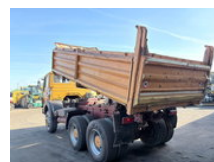

Mercedes-Benz SK 2636 Kipper 6x4 Full Steel Suspension Manual Gearbox ZF Big Axle Good Condition

Algemene kenmerken

| | |
|--------------------------|---------------|
| Prijs | € 18.950 |
| Merk | Mercedes-Benz |
| Model | SK |
| Subcategorie | Kipper |
| Tellerstand | 263.160km |
| Bouwjaar | 1985 |
| Datum eerste registratie | 27-12-1985 |
| Conditie | Gebruikt |
| Algemene staat | Goed |
| Brandstof | Diesel |
| Referentie | 2762 |

Eigenschappen

Cabine

Nee

Mercedes-Benz SK 2636 Kipper 6x4 Full Steel Suspension Manual Gearbox ZF Big Axle Good Condition

Technische specificaties

| | |
|----------------|----------------|
| Aantal assen | 3 |
| Asconfiguratie | 6x4 |
| Transmissie | Handgeschakeld |
| Vermogen | 360hp |

Omschrijving

Mercedes-Benz SK2636 6x4 10 Tires Kipper Manual Gearbox ZF Full Steel Suspension Big Axles For More Info:
www.kalilexport.com Salesdepartment: 00 31 6 82 06 26 95

Accessoires

- Cabine
- Centraal smeersysteem
- Passagiersstoel
- 10 Tyre's
- Big Steel Kipper
- 6x4
- We have many more mercedes-benz kippers in stock: WWW.KALILEXPORT.COM
- Bladvering
- Paraboolvering
- PTO
- Manuel Gearbox (ZF)
- Big Axle's
- Power Steering
- We can ship this truck to all destinations
- For more info: www.kalilexport.com
- Full Steel Suspension
- V10 Engine
- Kipper
- Big Axle